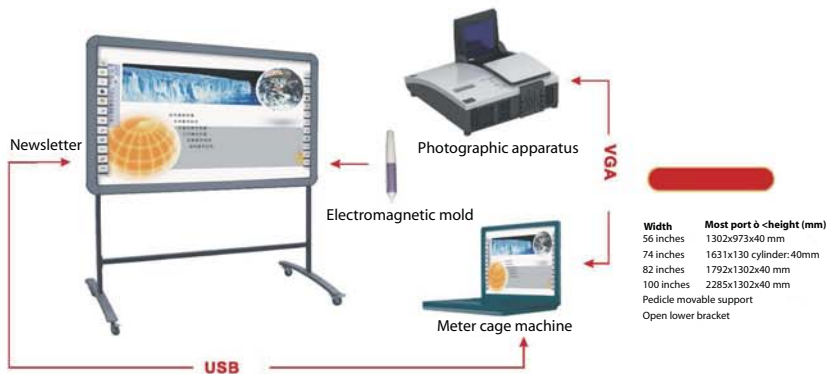

KQ50197A Electromagnetic or electronic self-reported

Model	Specification	Configuration
KQ50243A	157.48x54x3.46"	82 inches
KQ50243B	181x54x3.46"	100 inches

KQ50197C