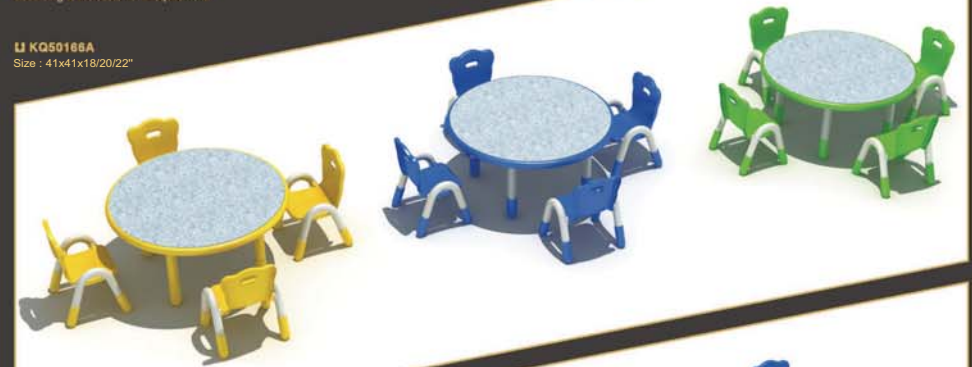

□ KQ50166A
Size : 41x41x18/20/22"