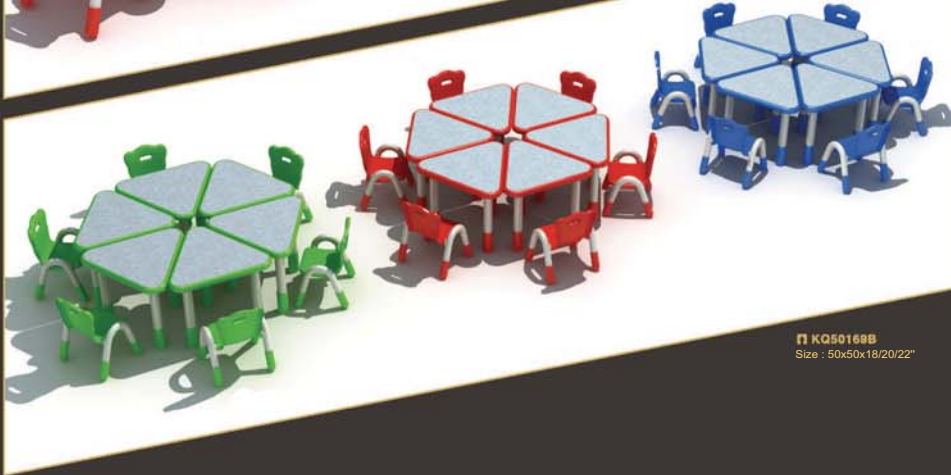

□ KQ50169B
Size : 50x50x18/20/22"