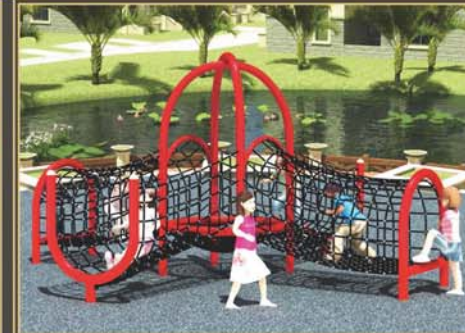

Π KQ50116B
Aged for : 3-15 years old
Capacity : 10-20 people
Size : 197x197x118"
Use Zone : 354x354x118"