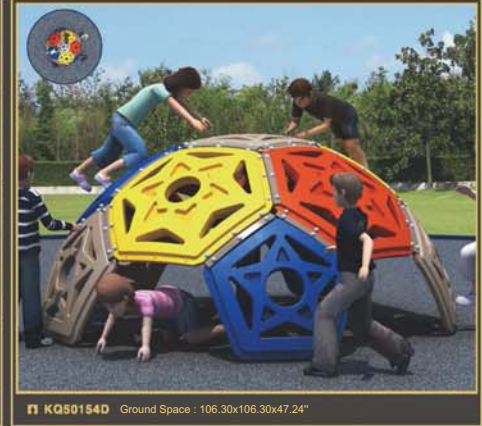

□ KQ50154B Ground Space : 78.74x78.74x118"

□ KQ50154D Ground Space : 106.30x106.30x47.24"