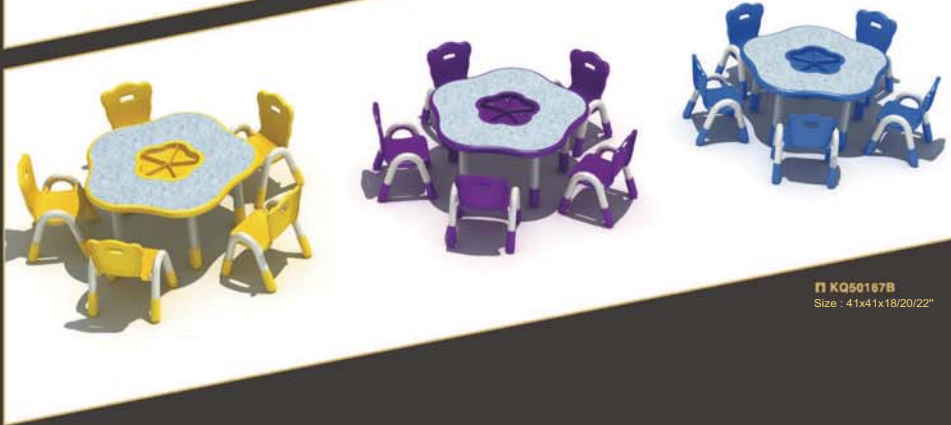

Top-class PU Furniture Series

□ KQ50167B
Size : 41x41x18/20/22"