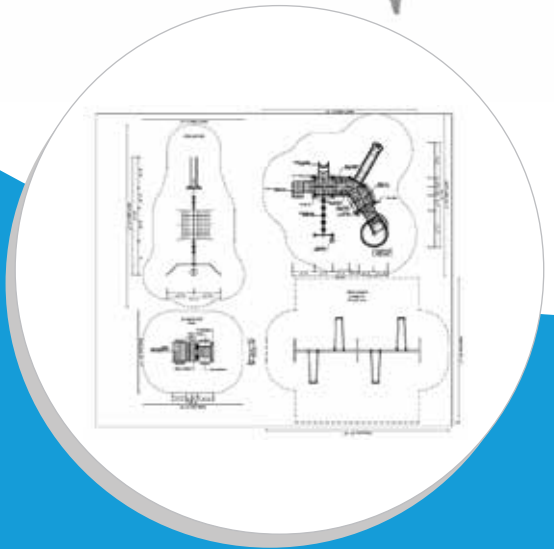

HAVASU

Cost: $38,600

including free shipping

Selling price: $64,462.00

Accommodates: 40 to 50
children

**You Save
$25,862**

Ages
2-12

Safety Area:
70' x 47'

Finance for
as low as
$483
a month!

Creative Recreational Systems, Inc.

1-877-PLAYSYSTEMS (752-9797) | www.creativesystems.com