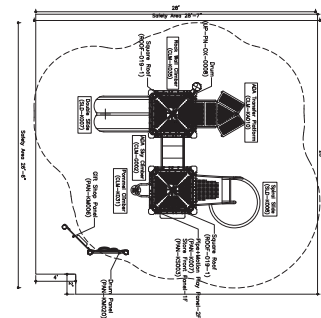

2-12

Safety Area:

28' x 28'

Creative Recreational Systems, Inc.

1-877-PLAYSYSTEMS (752-9797) | www.creativesystems.com