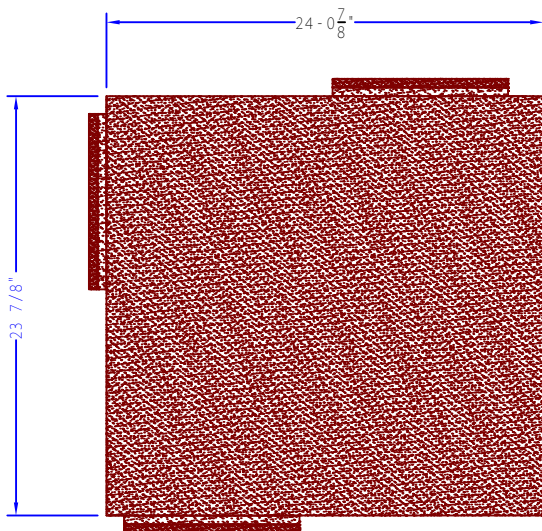

SofCURB

BY SofSURFACES Inc.
 P.O. BOX 239, 4393 DISCOVERY LINE
 PETROLIA, ONTARIO
 N0N 1R0
 PHONE: (800) 263-2363
 PHONE: (519) 882-8799
 FAX: (519) 882-2697
 EMAIL: allinfo@sofsurfaces.com

* SofCURB is Manufactured to be 24" x24" with a Tolerance of +/- 1/8th" Due to Heat Related Expansion and Contraction of Rubber Products.

THICKNESS	CRITICAL FALL HEIGHT	REVISIONS			
		REV	DESCRIPTION	DATE	APPR
1.75"	3.0	0	ORIGINAL ISSUE	07/07/04	
2.00"	4.0	1	UPDATED	06/17/05	
3.00"	5.0	2	UPDATED	02/05/08	
3.25"	6.0	3	UPDATED	05/22/08	
3.50"	7.0	4	UPDATED	03/28/09	
4.00"	8.0				
4.25"	10				
		SIZE	FSCM NO.	DWG NO.	REV
		A		2000 - 005	4
FILE NAME	PREPARED BY	SCALE	SHEET		
SofCURB	B. GOSS				