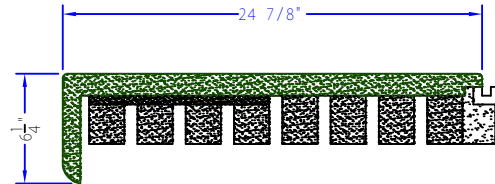

SofCURB

BY SofSURFACES Inc.
 P.O. BOX 239, 4393 DISCOVERY LINE
 PETROLIA, ONTARIO
 N0N 1R0
 PHONE: (800) 263-2363
 PHONE: (519) 882-8799
 FAX: (519) 882-2697
 EMAIL: allinfo@sofsurfaces.com

* SofCURB is Manufactured to be 24" x24" with a Tolerance of +/- 1/8th" Due to Heat Related Expansion and Contraction of Rubber Products.

THICKNESS	CRITICAL FALL HEIGHT	REVISIONS			
		REV	DESCRIPTION	DATE	APPR
1.75"	3.0	0	ORIGINAL ISSUE	07/07/04	
2.00"	4.0	1	UPDATED	06/17/05	
3.00"	5.0	2	UPDATED	02/05/08	
3.25"	6.0	3	UPDATED	05/22/08	
3.50"	7.0	4	UPDATED	03/28/09	
4.00"	8.0				
4.25"	10				
		SIZE	FSCM NO.	DWG NO.	REV
		A		2000 - 005	4
FILE NAME	PREPARED BY	SCALE	SHEET		
SofCURB	B. GOSS				