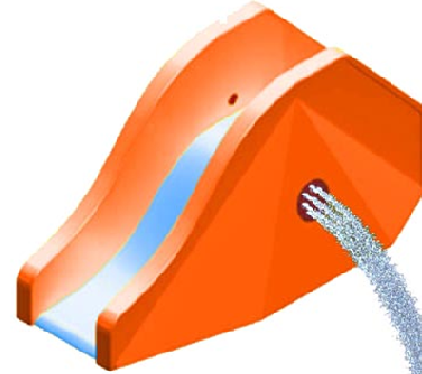

1-877-PLAYSYSTEMS (752-9797)

www.creativesystems.com

estimating@creativesystems.com

Aqua Run Slide AQRN-001-OM

Aqua Run Slide
(shown with custom rock
sides)

The Big Leak BLBB-001-OM

Cool Tails

CLTL-001-OM

Crocodile steve
CROC-001-om

Dumping Trough DMPT-001-om

Fire Hydrant Spray
FHYD-004-OM
(shown with custom paint)

Froggy Slide
FRSL-001

Leakin' Beacon
LKBN-001-OM

Oil Derrick
ODRK-001

PLAY-001

PLAY-004