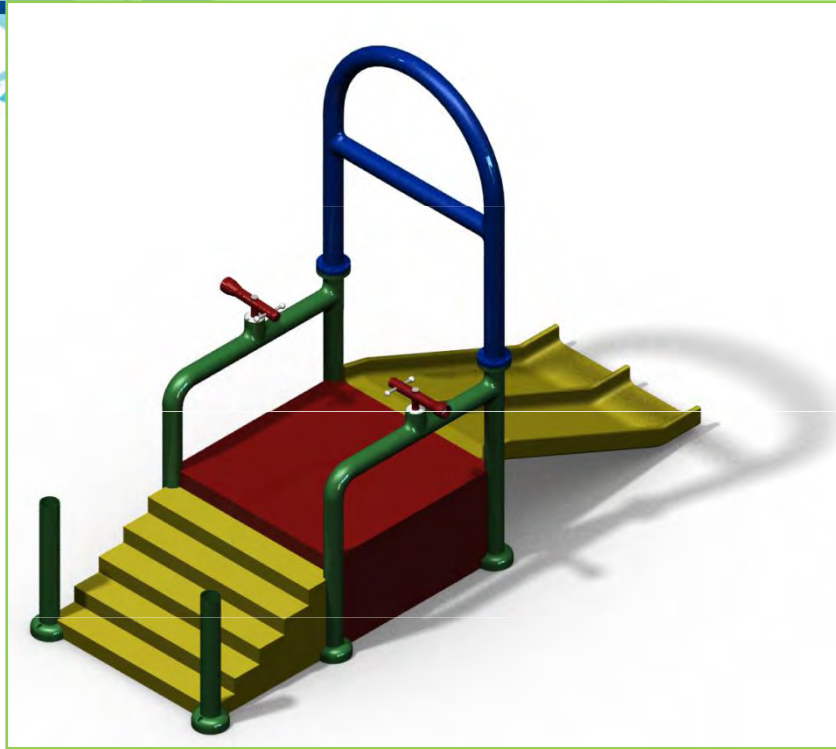

Crocodile steve
CROC-001-om

Dumping Trough DMPT-001-om

Fire Hydrant Spray
FHYD-004-OM
(shown with custom paint)

Froggy Slide
FRSL-001

Leakin' Beacon
LKBN-001-OM

Oil Derrick
ODRK-001

PLAY-001

PLAY-004

PLAY-005

Shown with Shade

PLAY-006

PLAY-007
Pirate

PLAY-008

Rain Chopper
RNCP-001

Spraying fish
Spfh-001-om

Super Sub HTO
SPSB-001