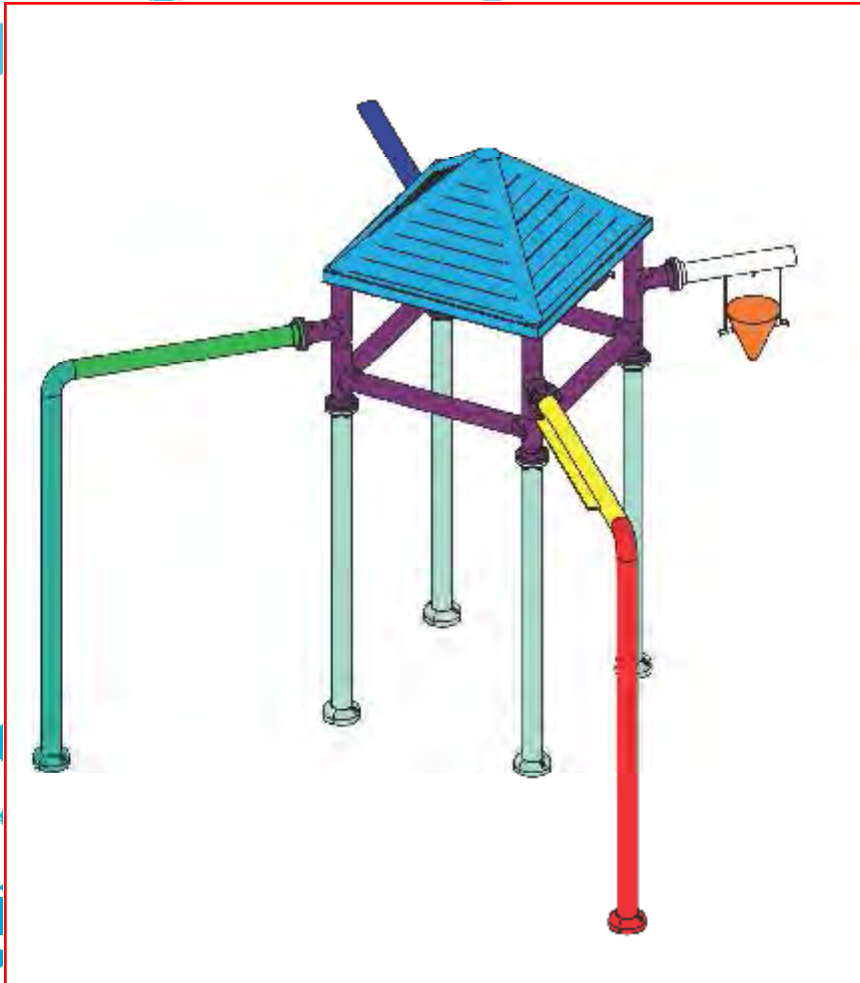

1-877-PLAYSYSTEMS (752-9797)

www.creativesystems.com

estimating@creativesystems.com

Aqua Run Slide AQRN-001-OM

Aqua Run Slide
(shown with custom rock
sides)

The Big Leak BLBB-001-OM

Cool Tails

CLTL-001-OM

Crocodile steve
CROC-001-om

Dumping Trough DMPT-001-om

Fire Hydrant Spray
FHYD-004-OM
(shown with custom paint)

Froggy Slide
FRSL-001

Leakin' Beacon
LKBN-001-OM

Oil Derrick
ODRK-001

PLAY-001

PLAY-004

PLAY-005

Shown with Shade

PLAY-006

PLAY-007
Pirate

PLAY-008

Rain Chopper
RNCP-001

Spraying fish
Spfh-001-om

Super Sub HTO
SPSB-001

SILLIER SERPENT
SSPT-003