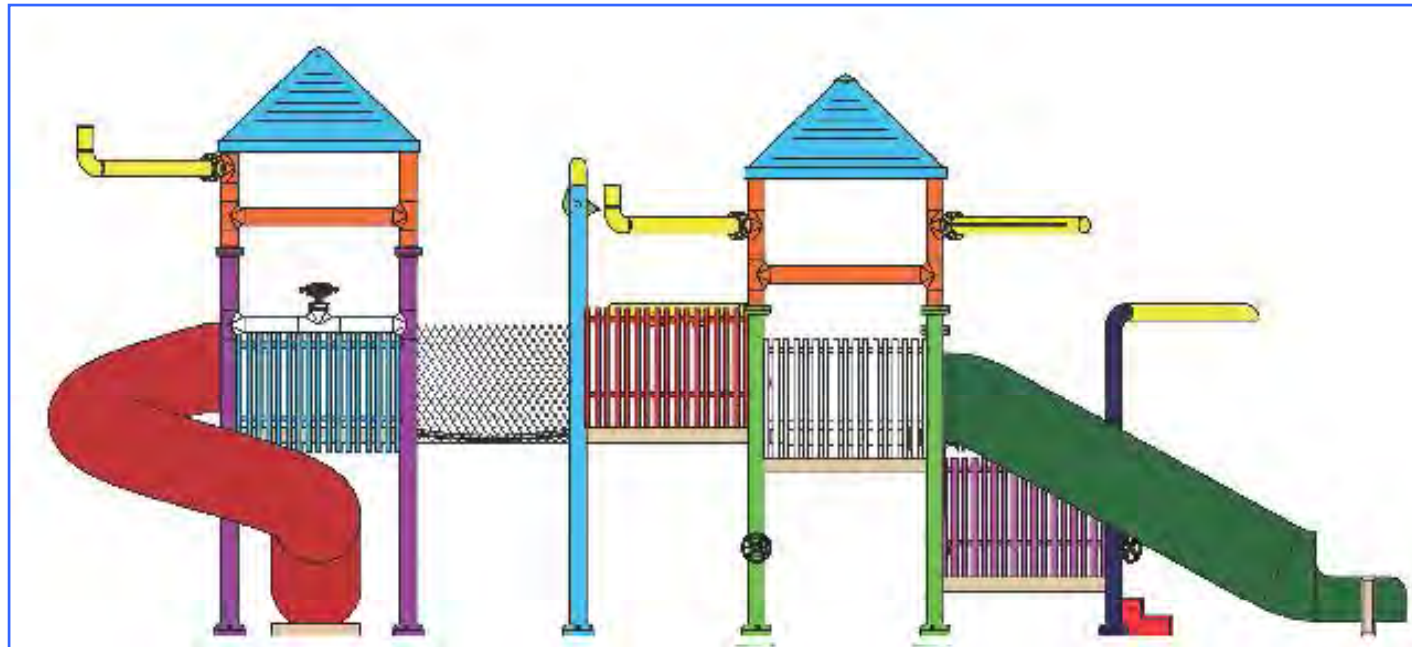

Crocodile steve
CROC-001-om

Dumping Trough DMPT-001-om

Fire Hydrant Spray
FHYD-004-OM
(shown with custom paint)

Froggy Slide
FRSL-001

Leakin' Beacon
LKBN-001-OM

Oil Derrick
ODRK-001

PLAY-001

PLAY-004

PLAY-005

Shown with Shade

PLAY-006

PLAY-007
Pirate

PLAY-008

Rain Chopper
RNCP-001

Spraying fish
Spfh-001-om

Super Sub HTO
SPSB-001