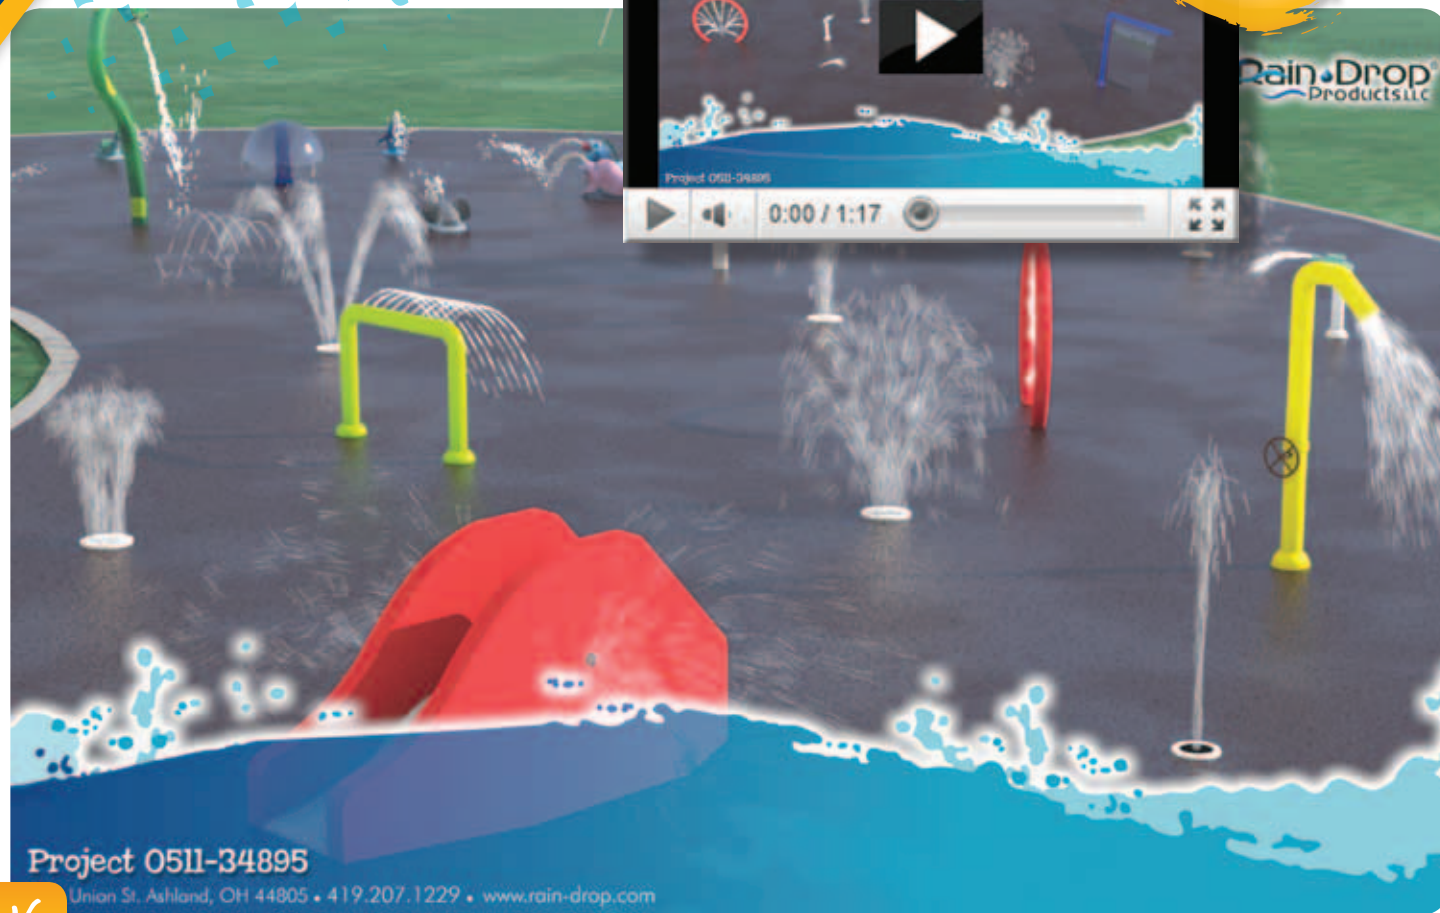

Project 0511-34895
Union St. Ashland, OH 44805 • 419.207.1229 • www.rain-drop.com

RAIN BRAIN – THE SPRAYGROUND CONTROL SYSTEM WITH REMOTE ACCESSIBILITY

CONTROL SYSTEMS

Sustainable SprayGround Design

Using Variable Frequency Drive technology, the RainBrain interacts with the individual features of a SprayGround to keep energy/water demands in direct correlation to the number of active participants.

More Features Per Feature

The RainBrain takes advantage of Proportional Valve Technology to allow

for variable output flows providing an unlimited variation of spray patterns from a single feature.

Preventive Maintenance Interactivity

The RainBrain can be programmed to alert maintenance technicians via email or text message upon a predetermined sequence of events.

Virtually Unlimited Input/Output Control Capacity

The controller's ability to command over 3,400 controllable units provides limitless design alternatives including the ability to integrate lights and sounds into your SprayGround design.