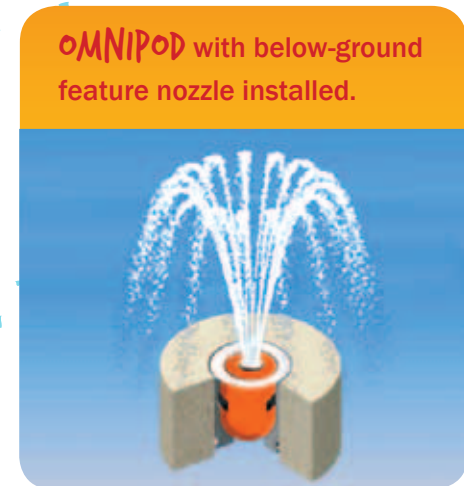

OMNIPOD interfaces can be a key option in your SprayGround design. OMNIPOD's are plumbed to water supply lines during construction and are finished flush with the decking surface. Consider installing extra OMNIPODs for greater future flexibility!

- OMNIPODs allow inter-changeability of below-ground and above-ground features by unbolting, removing, and repositioning the features in alternate locations.
- OMNIPOD connects features to the filtered water supply easily and securely.
- Pre-planning extra OMNIPODs into your design is an affordable way to allow for expansion and flexibility.
- Unused OMNIPODs are sealed flush with the surface so there are no tripping hazards.
- OMNIPODs allow water parks numerous options for fresh and entertaining configurations.