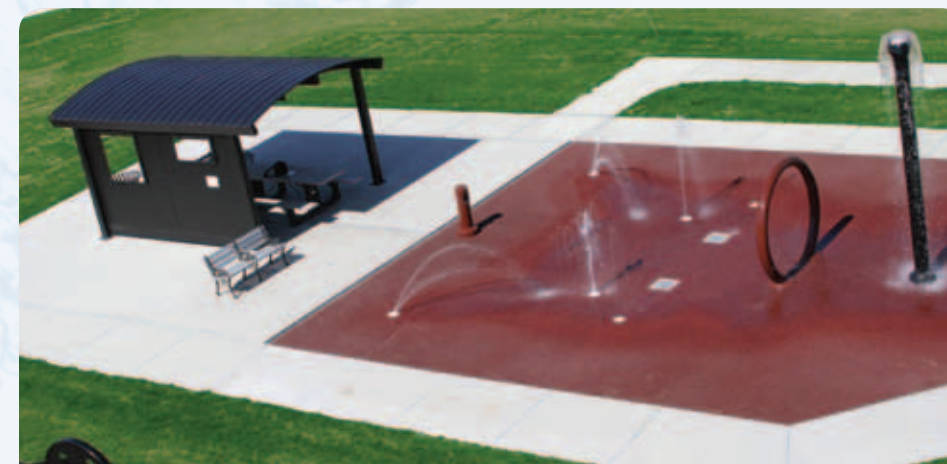

ABOVE GROUND FEATURES

NAUTICAL

WATER FUN BARREL CANNON	LOW FLOW	MYSTICAL FUN
Flow: 2.5 GPM	N/A	N/A
Dimensions L: 2'4" W: 2'4" H: 3'6"	Area of Influence 10' x 5'	OMNIPOD Yes

WATER FUN PIRATE CANNON	LOW FLOW	MYSTICAL FUN
Flow: 2.5 GPM	N/A	N/A
Dimensions L: 2'3" W: 65/8" H: 3'8"	Area of Influence 10' x 5'	OMNIPOD Yes

RAIL ROAD SPRAY	LOW FLOW	MYSTICAL FUN
Flow: 50 GPM	Flow: 30 GPM	N/A
Dimensions L: 2' W: 1' H: 8'2"	Area of Influence 8' Diameter	OMNIPOD Yes

RAIN HOPPER	LOW FLOW	MYSTICAL FUN
Flow: 65 GPM	N/A	N/A
Dimensions L: 6' W: 17'7" H: 18'5"	Area of Influence 20' Diameter	OMNIPOD No

TRANSPORTATION

RAIN PLANE	LOW FLOW	MYSTICAL FUN
Flow: 150 GPM	N/A	N/A
Dimensions L: 20'11" W: 16'2" H: 17'8"	Area of Influence 25' Diameter	OMNIPOD No

RAIN SOAKER	LOW FLOW	MYSTICAL FUN
Flow: 60 GPM	N/A	N/A
Dimensions L: 6' W: 6' H: 15'	Area of Influence 10' Diameter	OMNIPOD Yes

SLOPPY JALOPY	LOW FLOW	MYSTICAL FUN
Flow: 124 GPM	N/A	N/A
Dimensions L: 49" W: 9'4" H: 4'3"	Area of Influence 16' x 12'	OMNIPOD Yes

SMOKESTACK	LOW FLOW	MYSTICAL FUN
Flow: 50 GPM	Flow: 30 GPM	Flow: 0.78 GPM
Dimensions L: 1' W: 1' H: 10'11"	Area of Influence 8' Diameter	OMNIPOD Yes

TRANSPORTATION