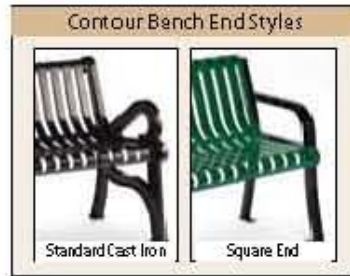

Rendezvous

From the moment you first view the Rendezvous Bench you'll know it defines *style*. Classic lines, subtle details and an appealing silhouette combine to create durable furnishings that are both attractive and comfortable. High quality steel is thickly coated with plastisol and then covered with richly pigmented TopCoat®, creating a tough, weather-resistant shell. Frames are protected with FusionGuard™, our zinc-rich primer which delivers superior performance year after year.

Rendezvous Contour Benches			
L1361	4 Standard Arm	33½"H x 27¾"W x 51¾"L	169 lbs.
L1368	4 Square Arm	33½"H x 25¾"W x 51½"L	115 lbs.
L1360	6' Standard Arm	33½"H x 27¾"W x 75¾"L	198 lbs.
L1369	6' Square Arm	33½"H x 25¾"W x 75½"L	144 lbs.
L1364	8' Standard Arm	33½"H x 27¾"W x 100¾"L	295 lbs.
L1366	12' Standard Arm	33½"H x 27¾"W x 148¾"L	353 lbs.

Rendezvous Flat Benches			
L1370	4 Flat Bench	18¾"H x 24"W x 51¾"L	116 lbs.
L1371	6' Flat Bench	18¾"H x 24"W x 75¾"L	148 lbs.
L1374	8' Flat Bench	18¾"H x 24"W x 100¾"L	206 lbs.
L1375	12' Flat Bench	18¾"H x 24"W x 148¾"L	260 lbs.

THE FUSION ADVANTAGE

TopCoat® protects against:

- Stains, salt & corrosion
- Mold & mildew
- Fading & discoloring

FusionGuard™ frames:

- Last four times longer than regular powder coated frames

The flared 32 Gallon receptacle offers the choice of 4 steel lid styles to fit your needs

Rendezvous Receptacles Steel Lid Styles

Choose classic slatted steel receptacles to complement your Rendezvous benches.

A perfect complement to Rendezvous Benches, these high-profile receptacles add upscale appeal and functionality to your site.

- Heavy-gauge plastisol coated steel
- TopCoat® protection
- Wall-hugging Half-Round Receptacle (great for tight spaces)
- Choice of colors to complement your site