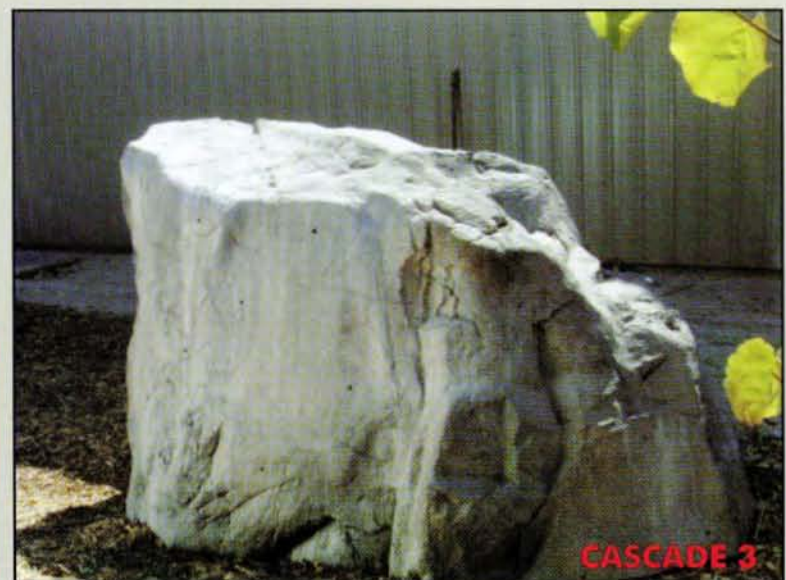

CASCADE 3

Distributed by:
Creative Recreational Systems, Inc.
1-877-PLAYSYSTEMS (752-9797)
www.creativesystems.com