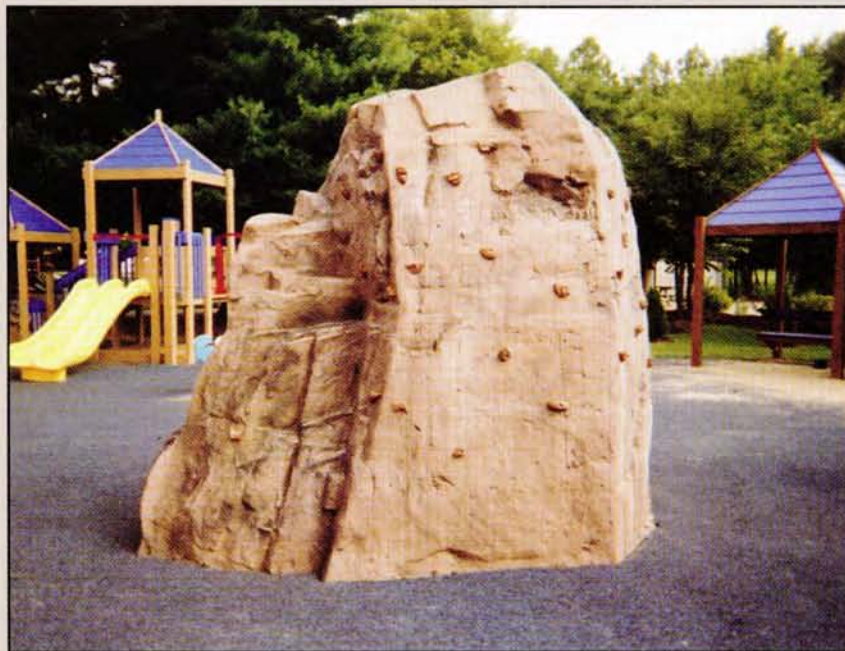

1-877-PLAYSYSTEMS (752-9797)

www.creativesystems.com

estimating@creativesystems.com

SIERRA & SUMMIT BOULDERS

SIERRA BOULDER

8ft. W X 20ft. L X 9ft. H -2600 LBS.- INCLUDES 100 HANDHOLDS
PRICE: \$24,500.00 plus shipping

SUMMIT BOULDER

8ft. W X 9ft. L X 9ft. H -1400 LBS.- INCLUDES 50 HANDHOLDS
PRICE: \$14,750.00 plus shipping

BUILDING IT REAL

Sport Rock Intl., Inc., one of the nations leading manufacturers of climbing walls, has developed an incredibly realistic boulder with an unsurpassed aesthetic appearance and the incredible real feel of a natural rock surface.

The strong and lightweight Cascade can be placed outdoors in playgrounds and parks for climbing or in a residential landscape where the real look and feel of natural stone can enhance any surroundings.