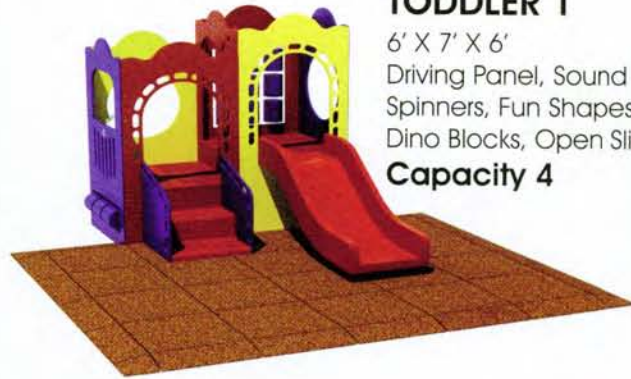

KID 600
8'6" X 8'6" X 8'6"
Ball Turn Panel,
Gear Panel,
Turbo Copter,
Driving Wedge,
Hook Slide
Capacity 11

TODDLER 1
6' X 7' X 6'
Driving Panel, Sound
Spinners, Fun Shapes,
Dino Blocks, Open Slide
Capacity 4