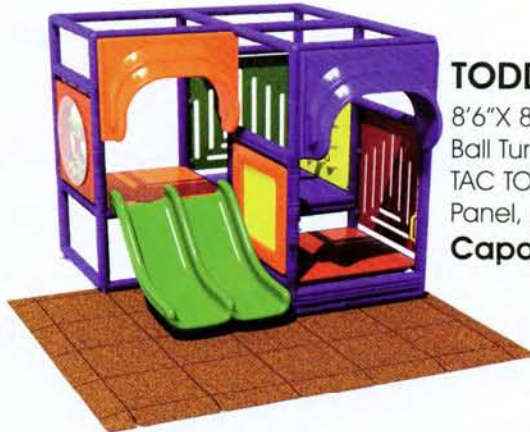

TODDLER 2
8'6" X 8'6" X 8'6"
Ball Turn Panel, TIC
TAC TOE Panel, Mirror
Panel, Open Slide
Capacity 7