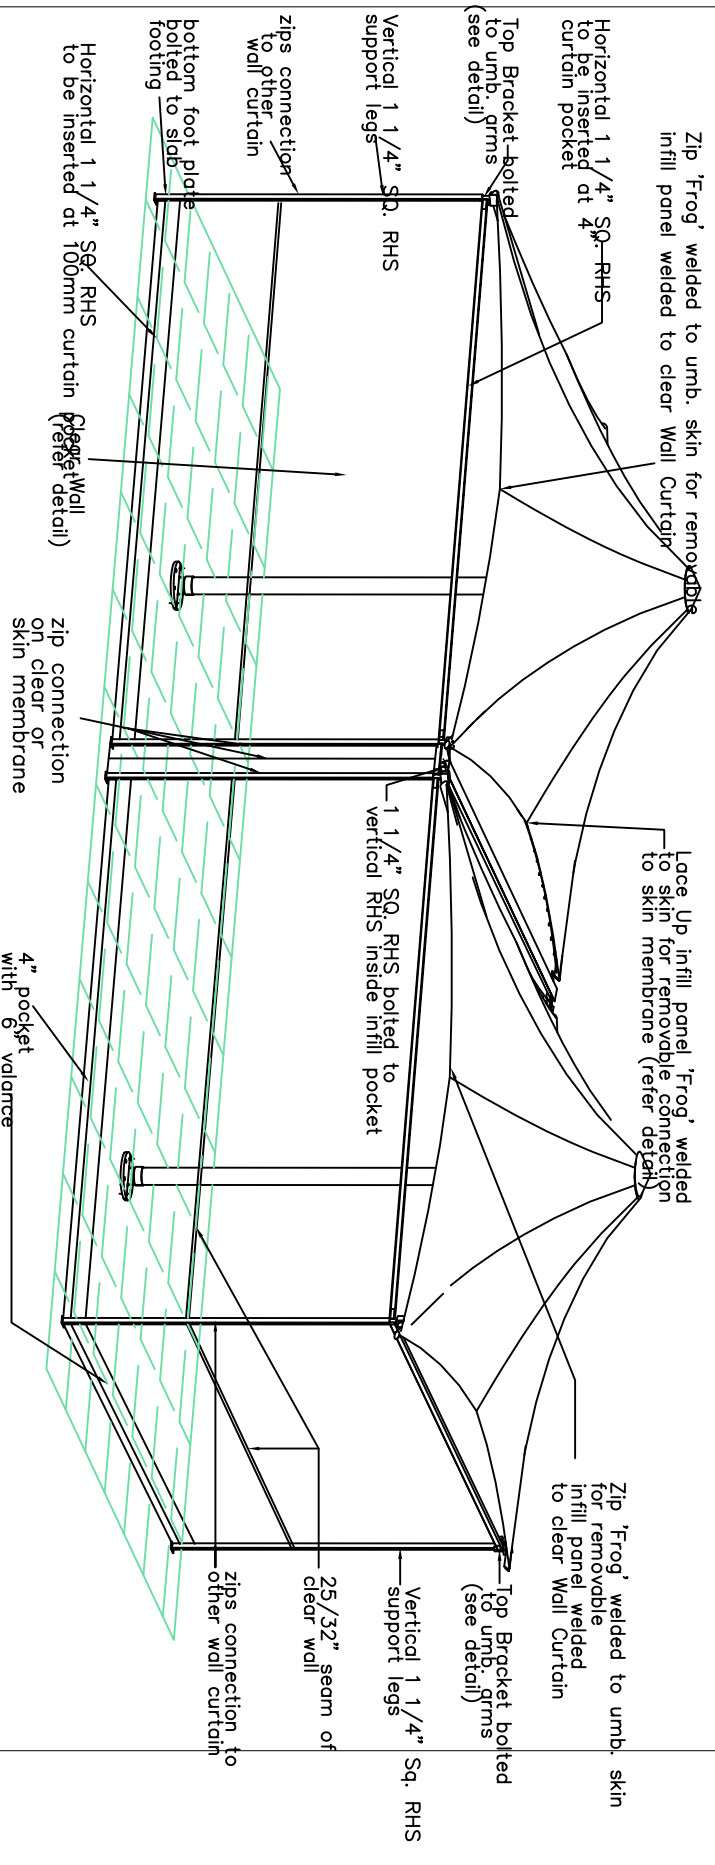

## Clear Wall Curtain and Lace Up Infill Arrangement

Standard Umbrella  
 Clear Wall and Infill  
 Detail

All drawings and details are confidential documents of SkySPAN Umbrellas Pty. Ltd.  
 The design and specification shall not be copied or shown to unauthorised persons  
 without the written consent of SkySPAN Umbrellas Pty. Ltd.