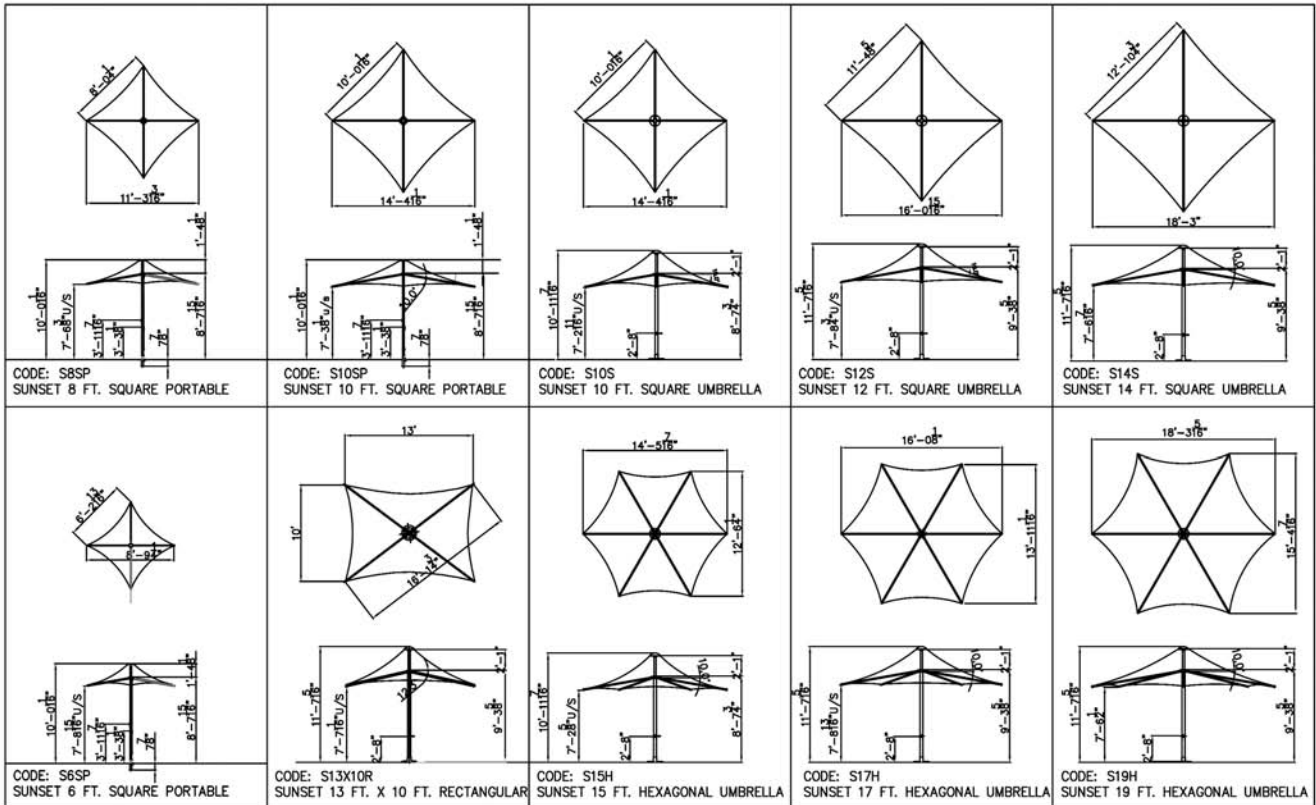

Some of Skyspan's Optional extras

SUNSET RANGE

SUNSET UMBRELLA RANGE BROCHURE

Ferrari 502 Colour range