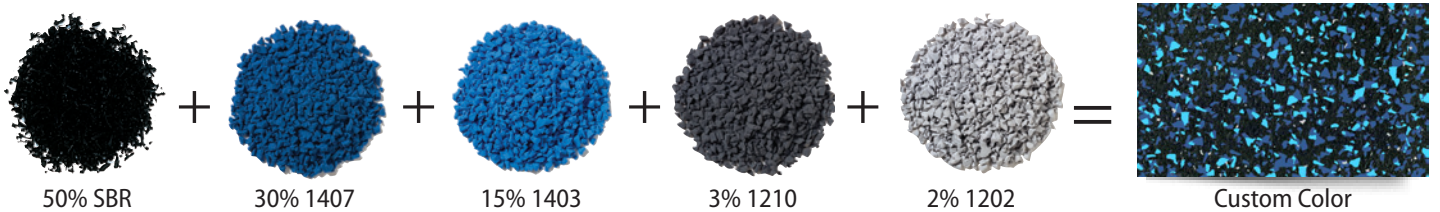

- Personalize your environment
- Coordinates with any playground theme
- Limitless capabilities
- Long-lasting
- Won't flake, chip, or peel

Create designs with any mixture of Carnival Ultra, Safari Ultra, custom color mixes, or 27 pure ColorMill® EPDM options, the possibilities are endless! Give us a call today at 1-800-851-4746 and we will be happy to discuss your design ideas whether simple or complex.