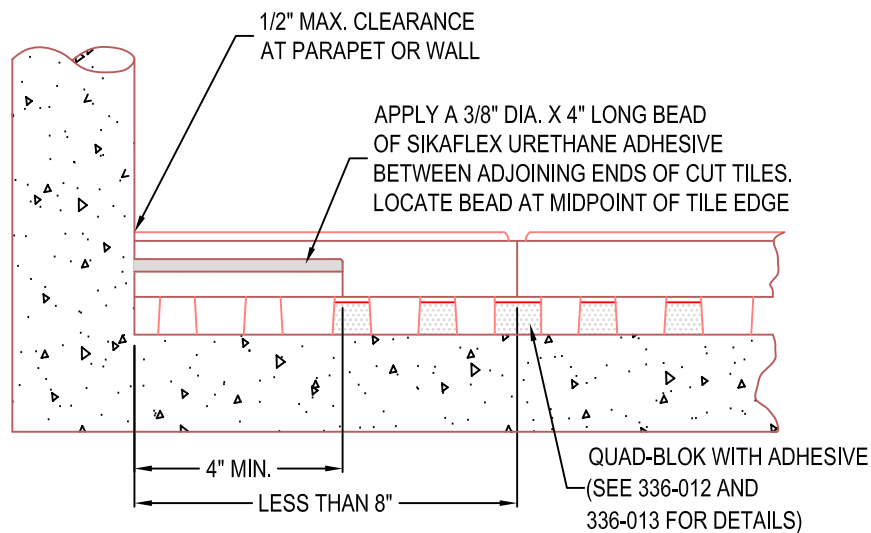

FULL TILE TERMINATION AT PARAPET OR WALL

CUT TILE TERMINATION AT PARAPET OR WALL  
(CUT TILES LESS THAN 8" WIDE)

**NOTES:**

1. INSTALLATION TO BE COMPLETED IN ACCORDANCE WITH MANUFACTURER'S SPECIFICATIONS.
2. DO NOT SCALE DRAWINGS.
3. COLOUR TO BE CONFIRMED WITH OWNER PRIOR TO INSTALLATION.