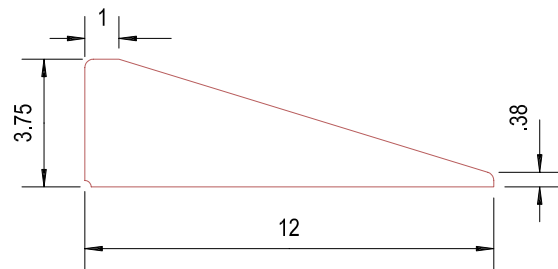

- SELECT DESIRED RAMP
 2 1/4" STANDARD RAMP
 3 3/4" STANDARD RAMP

NOTE: ALL DIMENSIONS ARE SHOWN IN INCHES

BOTTOM VIEW

BOTTOM VIEW

SIDE VIEW

SIDE VIEW

2 1/4" STANDARD RAMP
48" LONG SECTIONS

3 3/4" STANDARD RAMP
48" LONG SECTIONS

NOTES:

1. INSTALLATION TO BE COMPLETED IN ACCORDANCE WITH MANUFACTURER'S SPECIFICATIONS.
2. DO NOT SCALE DRAWINGS.
3. COLOUR TO BE CONFIRMED WITH OWNER PRIOR TO INSTALLATION.

TILE AND RAMP PROFILES

PLAYGUARD