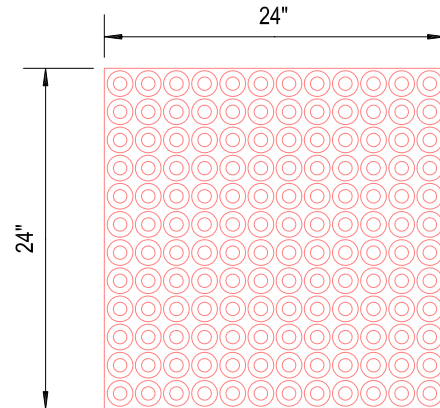

- SELECT DESIRED RAMP
 2 1/4" STANDARD RAMP
 3 3/4" STANDARD RAMP

NOTE: ALL DIMENSIONS ARE SHOWN IN INCHES

BOTTOM VIEW

BOTTOM VIEW

SIDE VIEW

SIDE VIEW

2 1/4" STANDARD RAMP
48" LONG SECTIONS

3 3/4" STANDARD RAMP
48" LONG SECTIONS