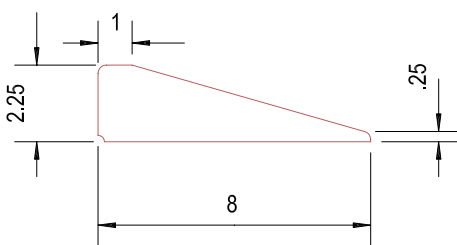

- SELECT DESIRED RAMP
 2 1/4" STANDARD RAMP
 3 3/4" STANDARD RAMP

NOTE: ALL DIMENSIONS ARE SHOWN IN INCHES

BOTTOM VIEW

BOTTOM VIEW

SIDE VIEW

SIDE VIEW

2 1/4" STANDARD RAMP
48" LONG SECTIONS

3 3/4" STANDARD RAMP
48" LONG SECTIONS

NOTES:

1. INSTALLATION TO BE COMPLETED IN ACCORDANCE WITH MANUFACTURER'S SPECIFICATIONS.
2. DO NOT SCALE DRAWINGS.
3. COLOUR TO BE CONFIRMED WITH OWNER PRIOR TO INSTALLATION.

TILE AND RAMP PROFILES

PLAYGUARD