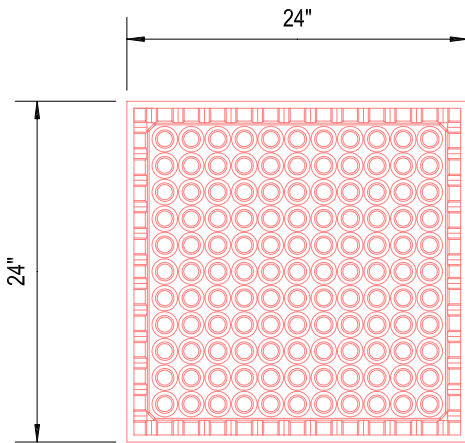

- SELECT DESIRED RAMP
 2 1/4" STANDARD RAMP
 3 3/4" STANDARD RAMP

NOTE: ALL DIMENSIONS ARE SHOWN IN INCHES

BOTTOM VIEW

BOTTOM VIEW

SIDE VIEW

SIDE VIEW

2 1/4" STANDARD RAMP
48" LONG SECTIONS

3 3/4" STANDARD RAMP
48" LONG SECTIONS