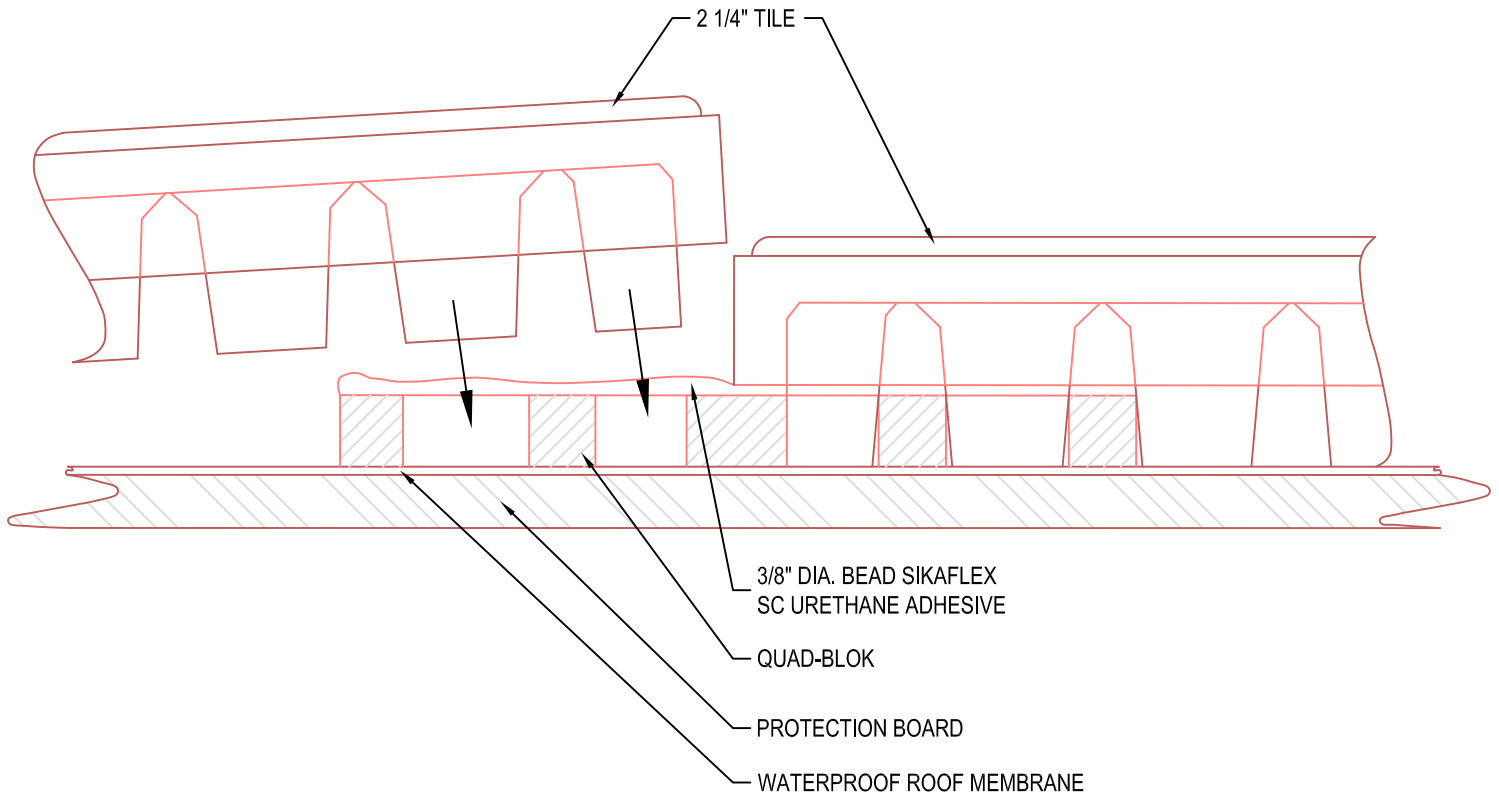

NOTE:
TILE MUST BE INSTALLED IN A FULL
PITCH ARRANGEMENT,
QUAD-BLOKS WILL NOT INTERFACE
WITH A HALF PITCH LAYOUT.

NOTES:

1. INSTALLATION TO BE COMPLETED IN ACCORDANCE WITH MANUFACTURER'S SPECIFICATIONS.
2. DO NOT SCALE DRAWINGS.
3. COLOUR TO BE CONFIRMED WITH OWNER PRIOR TO INSTALLATION.

FIELD TILE FITMENT DETAIL, TYPICAL

PLAYGUARD