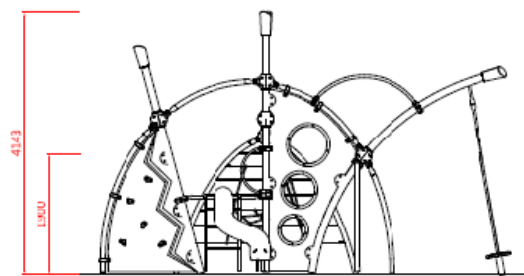

**Use Zone: 33' 1" x 29' 2"**

**Overall Height: 13' 4"**

**Age Range: 5-12 years**

**Occupancy: 15 to 20 children**

**Free Shipping!**

**Components:** Rock Wall  
Climber / Net Climber / Wiz  
Reaction / Spinner

Layout Drawing  
 Scale : none

Front View  
 Scale : none