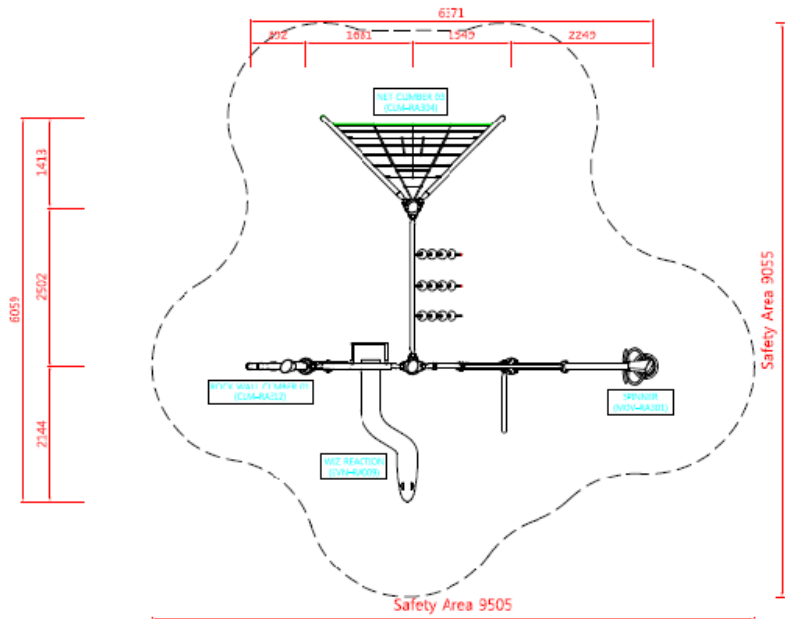

**Use Zone: 33' 1" x 29' 2"**

**Overall Height: 13' 4"**

**Age Range: 5-12 years**

**Occupancy: 15 to 20 children**

**Free Shipping!**

**Components:** Rock Wall  
Climber / Net Climber / Wiz  
Reaction / Spinner

Layout Drawing  
 Scale : none

Front View  
 Scale : none