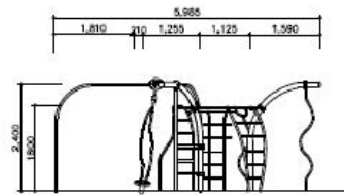

Use Zone: 28' 5" x 27'

Overall Height: 8' 2"

Age Range: 5-12 years

Occupancy: 10-15 children

Free Shipping!

**Components: Spinner / Twisted
Ladder / Roof Climber / Wave
Root Climber / Side Pole**

Layout Drawing
Scale : none

Footings Drawing
Scale : none

Front View
Scale : none

Right View
Scale : none