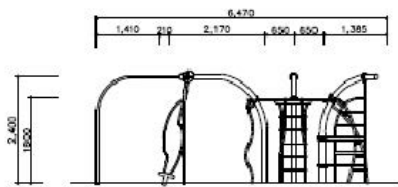

Use Zone: 28' 5" x 27'

Overall Height: 8' 2"

Age Range: 5-12 years

Occupancy: 10-15 children

Free Shipping!

**Components: Spinner / Twisted
Ladder / Roof Climber / Wave
Root Climber / Side Pole**

Layout Drawing
Scale : none

Footings Drawing
Scale : none

Front View
Scale : none

Right View
Scale : none