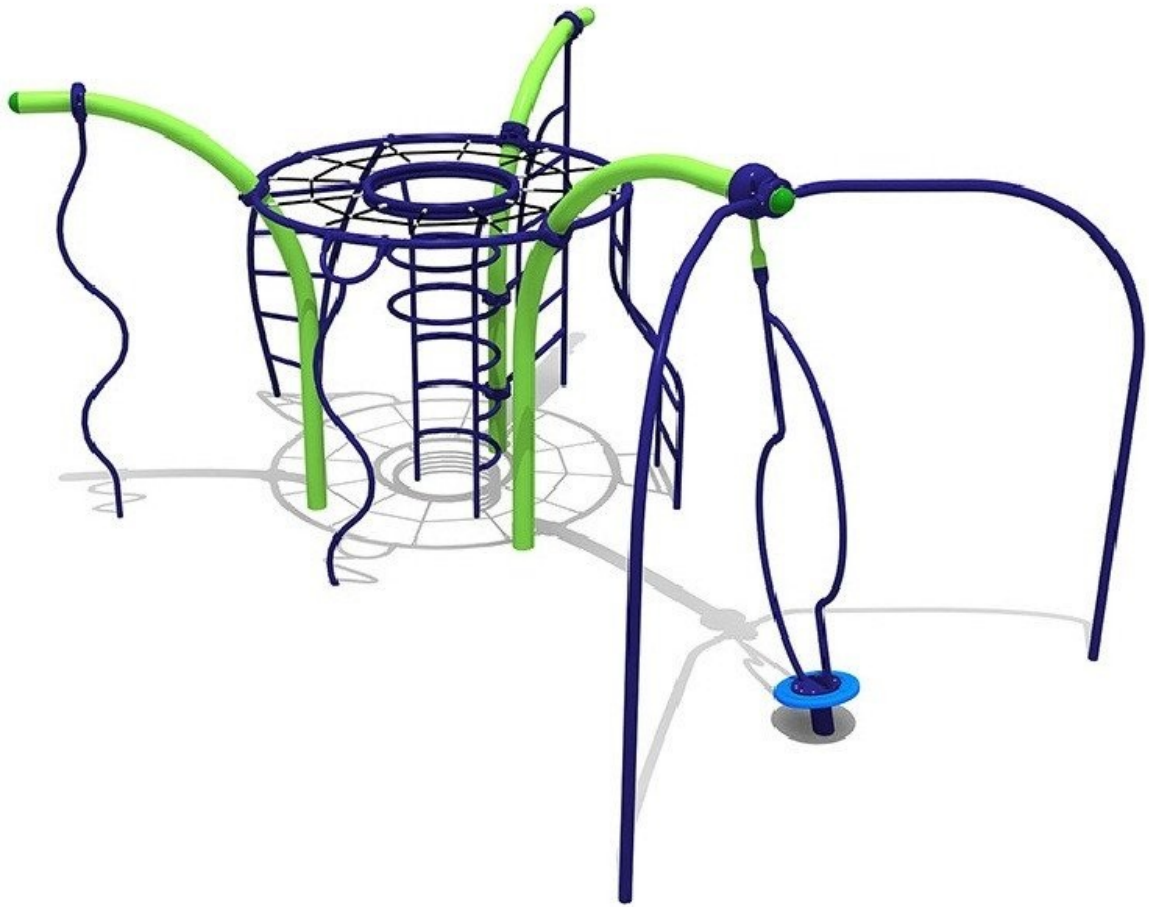

Use Zone: 28' 5" x 27'

Overall Height: 8' 2"

Age Range: 5-12 years

Occupancy: 10-15 children

Free Shipping!

**Components: Spinner / Twisted
Ladder / Roof Climber / Wave
Root Climber / Side Pole**

Layout Drawing
Scale : none

Footings Drawing
Scale : none

Front View
Scale : none

Right View
Scale : none