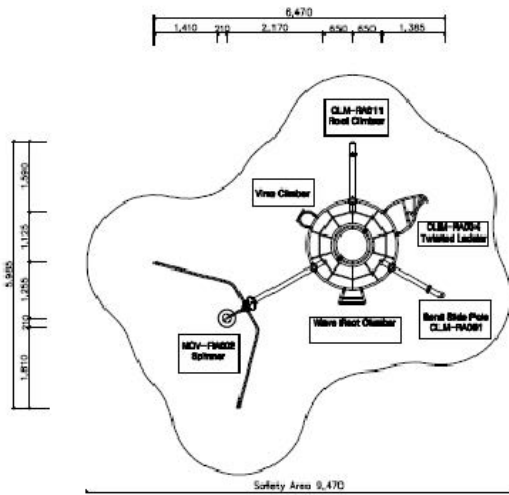

Use Zone: 28' 5" x 27'

Overall Height: 8' 2"

Age Range: 5-12 years

Occupancy: 10-15 children

Free Shipping!

**Components: Spinner / Twisted
Ladder / Roof Climber / Wave
Root Climber / Side Pole**

Layout Drawing
Scale : none

Footings Drawing
Scale : none

Front View
Scale : none

Right View
Scale : none