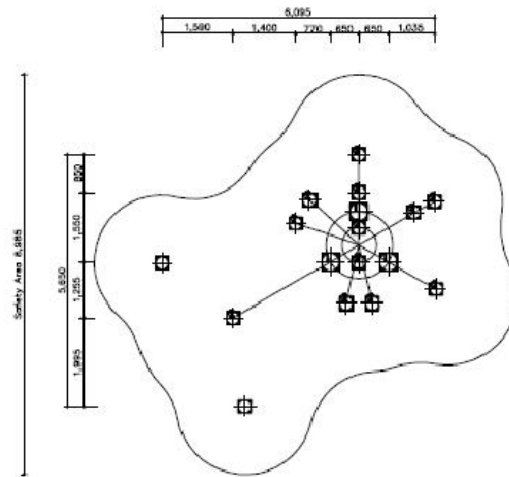

Use Zone: 28' 5" x 27'

Overall Height: 8' 2"

Age Range: 5-12 years

Occupancy: 10-15 children

Free Shipping!

**Components: Spinner / Twisted
Ladder / Roof Climber / Wave
Root Climber / Side Pole**

Layout Drawing
Scale : none

Footings Drawing
Scale : none

Front View
Scale : none

Right View
Scale : none