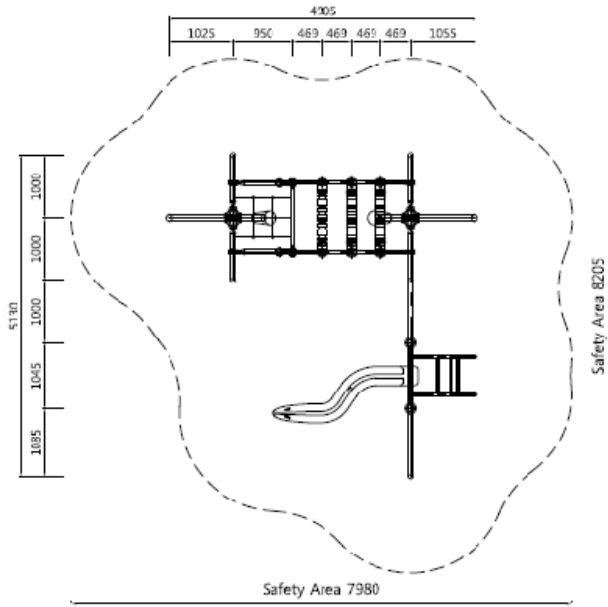

Use Zone: 26' 5" x 27' 2"

Overall Height: 12' 4"

Age Range: 5-12 years

Occupancy: 15 to 20 children

Free Shipping!

Layout Drawing
Scale : none