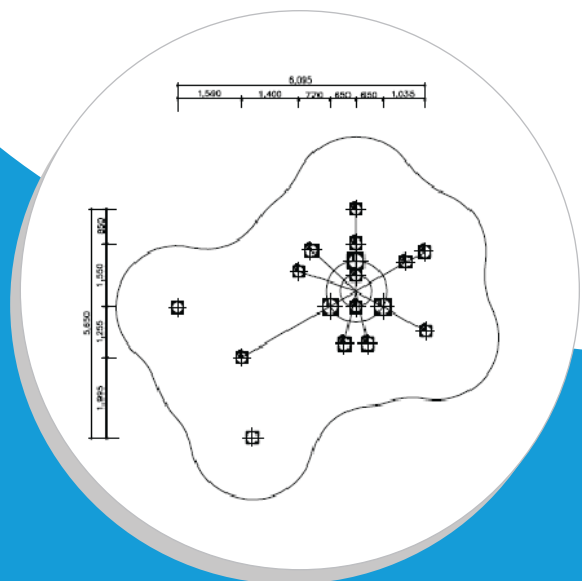

# APACHE

**Cost: \$10,955**

including free shipping

Selling price: \$18,294.85

**You Save  
\$7,339**

Ages  
**5-12**

Safety Area:  
28'5" x 27'

Finance for  
as low as  
**\$137**  
a month!